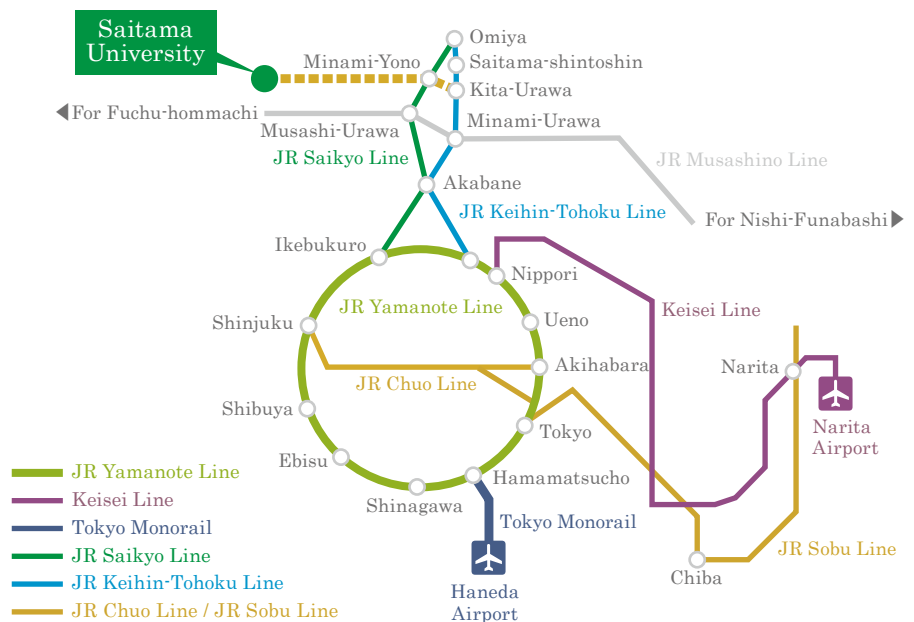

# Location of Saitama University

# Access to Saitama University

## From Narita Airport

## From Haneda Airport